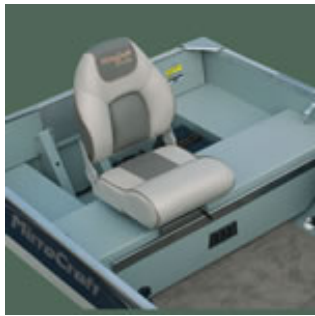

Like the Troller Series, the 2007 Strikers remain unchanged. These wonderfully easy-to-fish boats combine simplicity with some of the most advanced features available to any fisherman. Three models in the Striker Series for this year all offer our traditional semi-V hull design that has crossed northern and upper midwest waters for decades. They are incredibly easy to trailer and launch, even at the most remote lakes. Storage, livewells, carpeted flat floors, navigation lighting, comfortable pedestal seating, and rod storage add up to great performance on the water. For even more performance, add a dependable Mercury outboard.

Bow fishing deck with underfloor storage

60 qt. aerated livewell

Accessory panel available on tiller models

Rod holder and storage

The 1400 Eagle comes standard with a rear slider seat and accessory panel