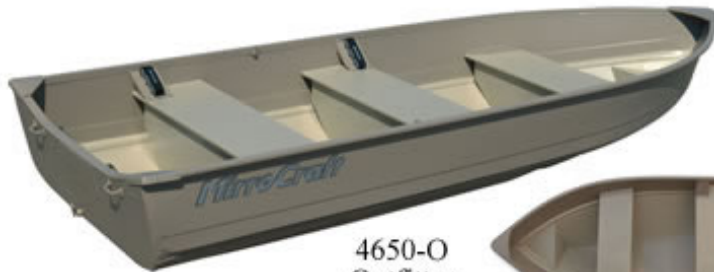

The Outfitter Series for 2007 gives anglers rugged, dependable, easy-to-care-for fishing boats that will serve them well for many years to come. Three tiller and two side console models round out the Outfitter Series. Based on these five of our most time proven models, the Outfitter Series features a non-glare khaki colored interior and exterior. All floors are covered in durable vinyl that is non-slip and very easy to clean. Pedestal seats are covered in tough Max 4 camo canvas and are very supportive. And the Outfitter Series is built to perform with Mercury outboards.

x Standard Equipment
* Optional Equipment

1615-O
Outfitter

1616-O
Outfitter

	4650-O 4656-O	1615-O	1616-O	1677-O
Accessories				
"No Feedback Steering"				x
Deck Hardware		*	*	x
Horn			*	*
Battery Tray w/Box		x	x	x
Bilge Pump w/Auto Float Switch		*	*	x
Electrical				
12/24V Trolling Receptacle		*	*	x
Switches w/Fuses	*	x	x	x
Instruments				
Volt			x	x
Fuel				x
Speedometer			x	x
Lighting				
Navigation	*	x	x	x
Courtesy		*	*	*
Storage				
Rod Holders	*			
Rod Lockers		x	x	x
Side		x	x	x
Bow	x	x	x	x

1677-O
Outfitter

4650-O
Outfitter

Bow fishing deck with underfloor storage

80 qt. livewell with removable bait pail

The 1677-O and 1616-O feature fiberglass consoles

Dual access rod locker

Wells				
80 Qt Aerated Livewell (40"L x 10"W x 12"D)		X	X	X
Removable Bait Pail		X	X	X
Seating				
Full Bench	X			
Pedestal Bases		4	3	4
Removable Locking Pedestals		2	2	2
Upholstered Camo Seats		X	X	X
General Features				
Vinyl Floor Covering		X	X	X
Removable Windshield			*	*
Fiberglass Console			X	X
Level Floatation	X	X	X	X
Options				
Mooring Cover	*	*	*	*
Hydraulic Pedestal		*	*	*
Butt Seat		*	*	*
Tilt Wheel				*
Tach			*	*
Recirc / Timer Kit				*
Sliding Bench Hardware	*			
Hinged Stern Seat		*	*	
Bilge Pump		*	*	X
12 V Power Point			*	*
Sun Top		*	*	*